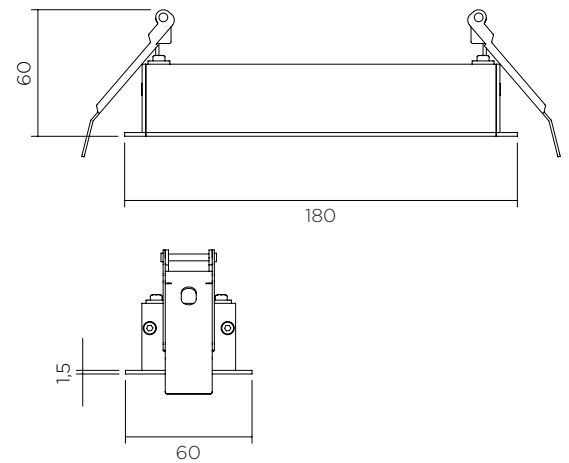

LUMEO/L⁴

UGR <19 IRC >90 IP 20

INDOOR FIXED RECESSED LIGHTING RANGE

This small recessed linear light fixture is specifically adapted to offer wide to extra-wide light diffusion, while maintaining very high visual comfort.

Offering adjustable configuration (also available in a square version), optics, finish, colour temperature and quantity of LED modules: the LUMEO is a fully modular choice. It offers a multitude of combinations for fantastic adaptation to different spaces. What's more, each module can be controlled independently.

Ideal as a replacement for LED panels in order to uniformly illuminate offices and corridors; it is economical and very easy to install.

EMBEDDING

FEATURES

- Direct-current power supply via remote driver.
- Colour temperatures: 3000° k and 4000° k
- Optics: 66° or 80°
- Finish: black or white

OPTIONS

- Cavities available in multiples of four
- Tunable white
- Other colour temperatures
- Other beams
- Other finishes

ACCESSORIES

PILOTAGE *

- ON / OFF
- 0-10 V
- DALI
- DMX
- Wireless

*According to driver choice

SIMULATION

RECESSED LUMEO composed of a module of four LED points with integrated 80° optics.