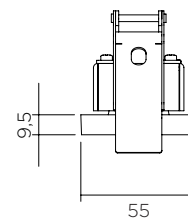

ALVEA/L4

UGR <19 IRC >90 IP 20

INDOOR FIXED RECESSED LIGHTING RANGE

This small recessed linear light will surprise you with its discretion and its fantastic design. Designed to be low luminance and equipped with a wide variety of optics, it offers users comfortable and efficient light.

Offering adjustable configuration (also available in a square version), optics, finish, colour temperature and quantity of LED modules: the ALVEA is a fully modular choice. What's more, each module can be controlled independently.

Thanks to its wide variety of combinations, this product offers extensive ability to adapt to the various configurations of your spaces.

EMBEDDING

FEATURES

- Direct-current power supply via remote driver.
- Low luminance
- Colour temperatures: 2700° k, 3000° k, 3500° k, 4000° k and 5700° k
- Optics: from 10° to 50°
- Finish: black or white

OPTIONS

- Other configurations
- Other colour temperatures
- Other beams

ACCESSORIES

CONTROL*

- ON/OFF
- 0-10 V
- DALI
- DMX
- Wireless

*According to driver choice

SIMULATION

LOW LUMINANCE ALVEA composed of a module of four LED points with two types of integrated 20° and 50° optics.