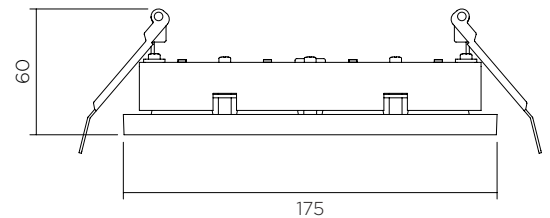

ALVEA/L4

UGR <19 IRC >90 IP 20

INDOOR FIXED RECESSED LIGHTING RANGE

This small recessed linear light will surprise you with its discretion and its fantastic design. Designed to be low luminance and equipped with a wide variety of optics, it offers users comfortable and efficient light.

Offering adjustable configuration (also available in a square version), optics, finish, colour temperature and quantity of LED modules: the ALVEA is a fully modular choice. What's more, each module can be controlled independently.

Thanks to its wide variety of combinations, this product offers extensive ability to adapt to the various configurations of your spaces.