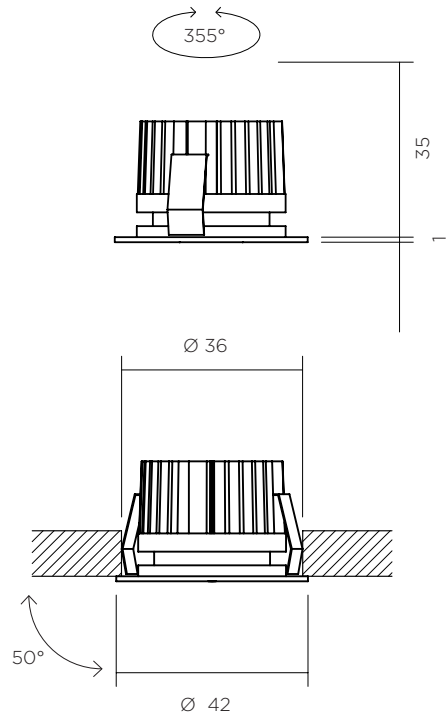

LAZEO

LAZEO

LAZEO SNOOT

ADJUSTABLE INDOOR RECESSED LIGHTING RANGE

This particularly discreet, miniature recessed light is perfect for highlighting precious objects in display cases, libraries or alcoves.

Its ball-bearing adjustment system offers highly precise light-flow direction.

Easy to install, it sits flush with its ceiling mount. The light provides both 15° and 25° beams, making it possible to emit very precise accent lighting.

FEATURES

- 1.5 W
- 500 mA
- Optics: 15° or 25°
- Colour temperatures: 2700° k, 3000° k, 4000° k, 5000° k, 6500° k
- Up to 90 Lumens

POWER* AND PHOTOMETRY

INDICATIVE DATA FOR LED 3000° K IRC80

LED type	Voltage	Max direct current	Power	Beams	Candelas in the axis	Lumens output
	3 Vdc	500 mA	1.5 W	26°	455 Cds	108 Lms

Connection to a direct current driver (to be ordered separately).