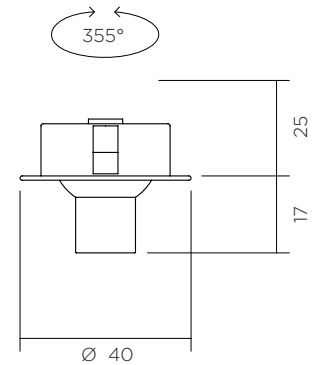

Easy to install, the light is equipped with a low-luminance snoot for fantastic optical comfort. Beams of 15° and 25° are available, allowing for the most precise accent lighting.

FEATURES

- 1.8 W
- 500 mA
- Optics: 15° or 25°
- Colour temperatures: 2700° k, 3000° k, 4000° k, 5000° k, 6500° k
- Up to 90 Lumens

POWER* AND PHOTOMETRY

INDICATIVE DATA FOR LED 3000° K IRC80

LED type	Voltage	Max direct current	Power	Beams	Candelas in the axis	Lumens output
	3 Vdc	500 mA	1.5 W	21°	750 Cds	114 Lms

Connection to a direct current driver (to be ordered separately).