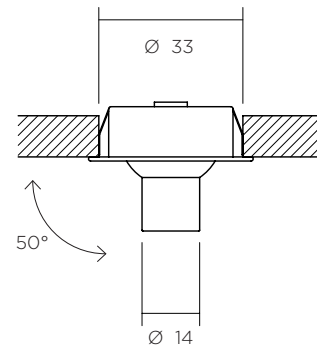

LAZEO SNOOT

LAZEO

LAZEO SNOOT

ADJUSTABLE RECESSED LIGHTING

This particularly discreet, miniature recessed light is perfect for highlighting precious objects in display cases, libraries or alcoves.

Its ball-bearing adjustment system offers highly precise light-flow direction.

Easy to install, the light is equipped with a low-luminance snoot for fantastic optical comfort. Beams of 15° and 25° are available, allowing for the most precise accent lighting.

FEATURES

- 1.8 W
- 500 mA
- Optics: 15° or 25°
- Colour temperatures: 2700° k, 3000° k, 4000° k, 5000° k, 6500° k
- Up to 90 Lumens

POWER* AND PHOTOMETRY

INDICATIVE DATA FOR LED 3000° K IRC80

LED type	Voltage	Max direct current	Power	Beams	Candelas in the axis	Lumens output
	3 Vdc	500 mA	1.5 W	21°	750 Cds	114 Lms

Connection to a direct current driver (to be ordered separately).