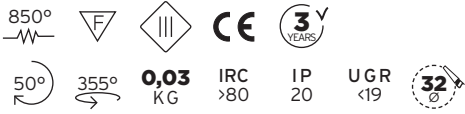

LAZEO SNOOT

LAZEO

LAZEO SNOOT

ADJUSTABLE RECESSED LIGHTING

This particularly discreet, miniature recessed light is perfect for highlighting precious objects in display cases, libraries or alcoves.

Its ball-bearing adjustment system offers highly precise light-flow direction.

Easy to install, the light is equipped with a low-luminance snoot for fantastic optical comfort. Beams of 15° and 25° are available, allowing for the most precise accent lighting.

FEATURES

- 1.8 W
- 500 mA
- Optics: 15° or 25°
- Colour temperatures: 2700° k, 3000° k, 4000° k, 5000° k, 6500° k
- Up to 90 Lumens

POWER* AND PHOTOMETRY

INDICATIVE DATA FOR LED 3000° K IRC80

LED type	Voltage	Max direct current	Power	Beams	Candelas in the axis	Lumens output
	3 Vdc	500 mA	1.5 W	21°	750 Cds	114 Lms

Connection to a direct current driver (to be ordered separately).